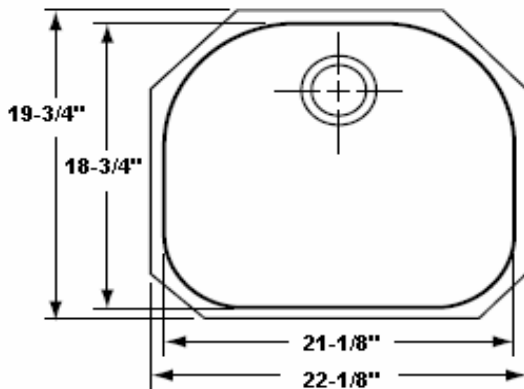

#### GENERAL

Fine quality sink bowl formed of 18 gauge  
BA 304 18/10 nickel bearing stainless steel.

#### DESIGN FEATURES

Bowl Depth: 10"  
Finish: Soft Satin Finish  
Underside: Sound absorbing pads and special paint  
applied to dampen sound  
Drain Opening: 3-1/2"

D 537

#### SINK DIMENSIONS (INCHES)

Minimum Cabinet Size 26"  
Ship Weight 14 Lbs